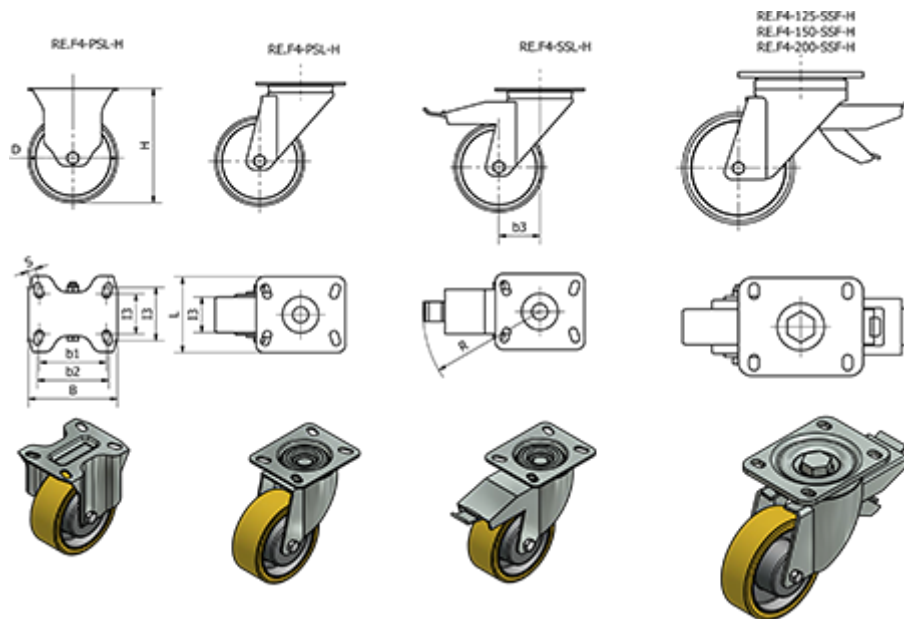

# Data Sheet

Article number: 2314451444  
 Description: E+G Cast iron wheel 451444  
 RE.F4-200-SSF-H - Turning plate w/brake

## Measures

|                               |          |                        |                   |
|-------------------------------|----------|------------------------|-------------------|
| B                             | = 140    | l1                     | = 73              |
| b1                            | = 105    | l2                     | = 87              |
| b2                            | = -      | l3                     | = 50              |
| b3                            | = 70     | L                      | = 110             |
| Code                          | = 451444 | R                      | = 126             |
| D                             | = 200    | Rolling resistance (N) | = 3800            |
| Dynamic carrying capacity (N) | = -      | s                      | = 11              |
| H                             | = 250    | Type                   | = RE.F4-200-SSF-H |

weight (g) = 606